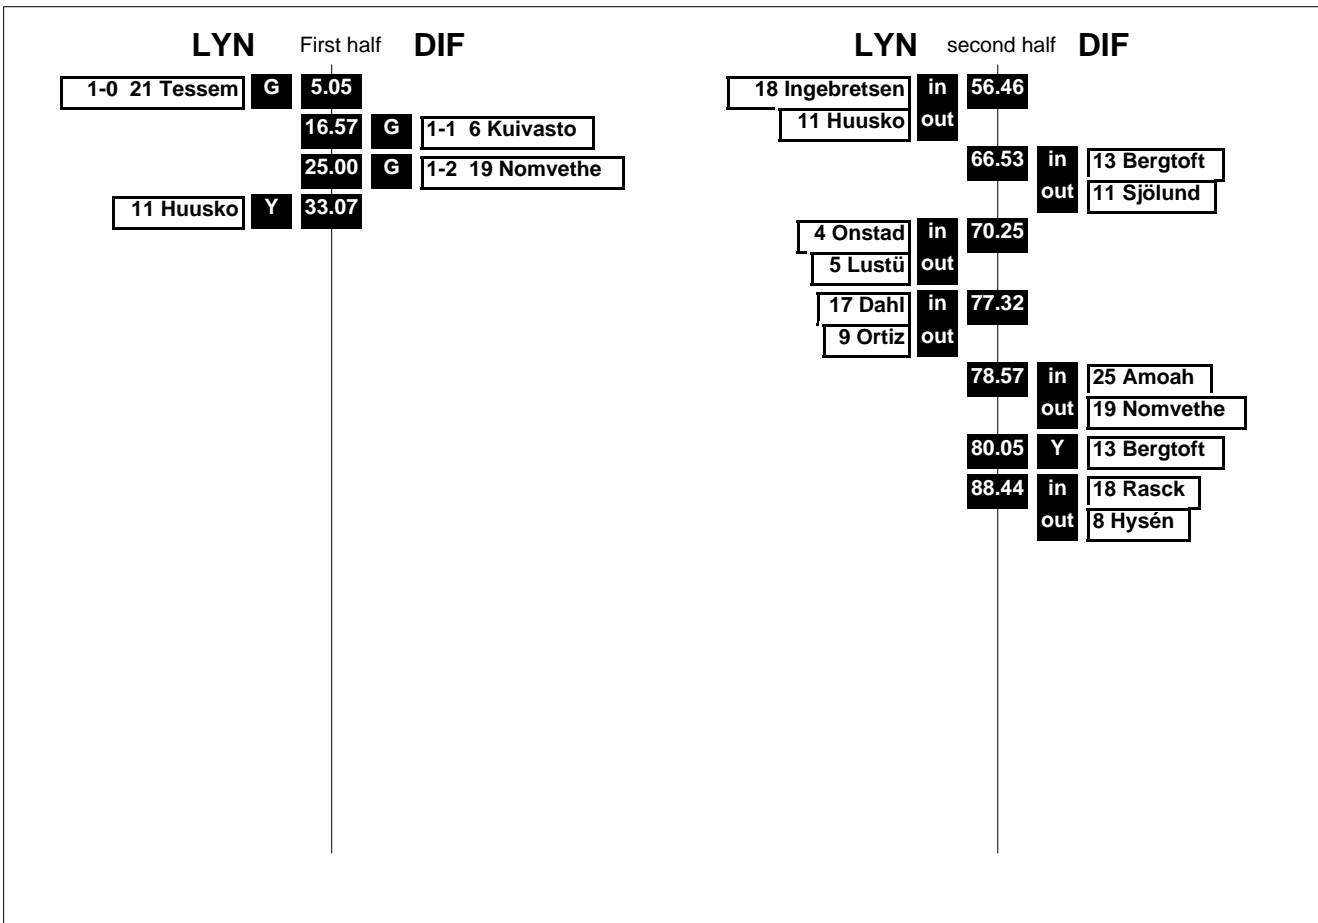

FC Lyn Oslo 1 - 2 Djurgårdens IF

2005-12-08

Ullevaal Stadion

Spectators: 1050

Referee: **Emil Laursen**, Denmark

Assistant referee: **Bill Rene Hansen**, Denmark

Fourth official: **Brage Sandmoen**, Norway

Assistant referee: **Martin Wulff**, Denmark

fouls	20 - 7	ball possession %	61 - 39
corners	5 - 4	total shots	11 - 8
offsides	3 - 6	shots on goal	4 - 3
yellow cards	1 - 1	shots off post/bar	0 - 0
red cards	0 - 0		

statistics provided by **-HEGO**
www.hego.se