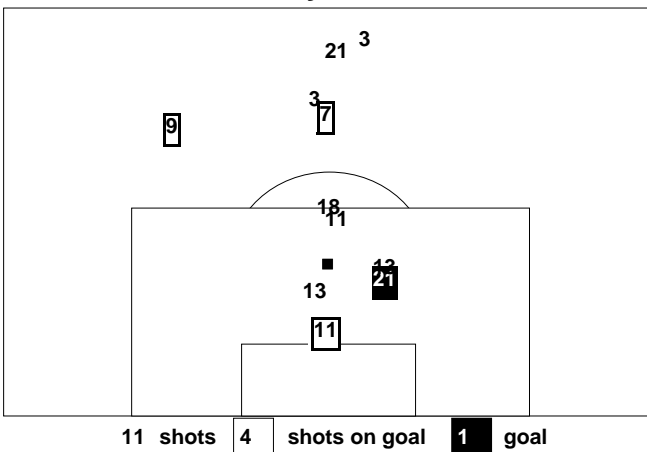

FC Lyn Oslo 1 - 2 Djurgårdens IF

2005-12-08

Ullevaal Stadion

Spectators: 1050

Referee: **Emil Laursen**, Denmark

Assistant referee: **Bill Rene Hansen**, Denmark

Fourth official: **Brage Sandmoen**, Norway

Assistant referee: **Martin Wulff**, Denmark

fouls	20 - 7	ball possession %	61 - 39
corners	5 - 4	total shots	11 - 8
offsides	3 - 6	shots on goal	4 - 3
yellow cards	1 - 1	shots off post/bar	0 - 0
red cards	0 - 0		

statistics provided by **-HEGO**
www.hego.se

G goal   **Y** yellow card   **R** red card   **P** penalty kick   **IN** **OUT** substitution

FC Lyn Oslo

Djurgårdens IF